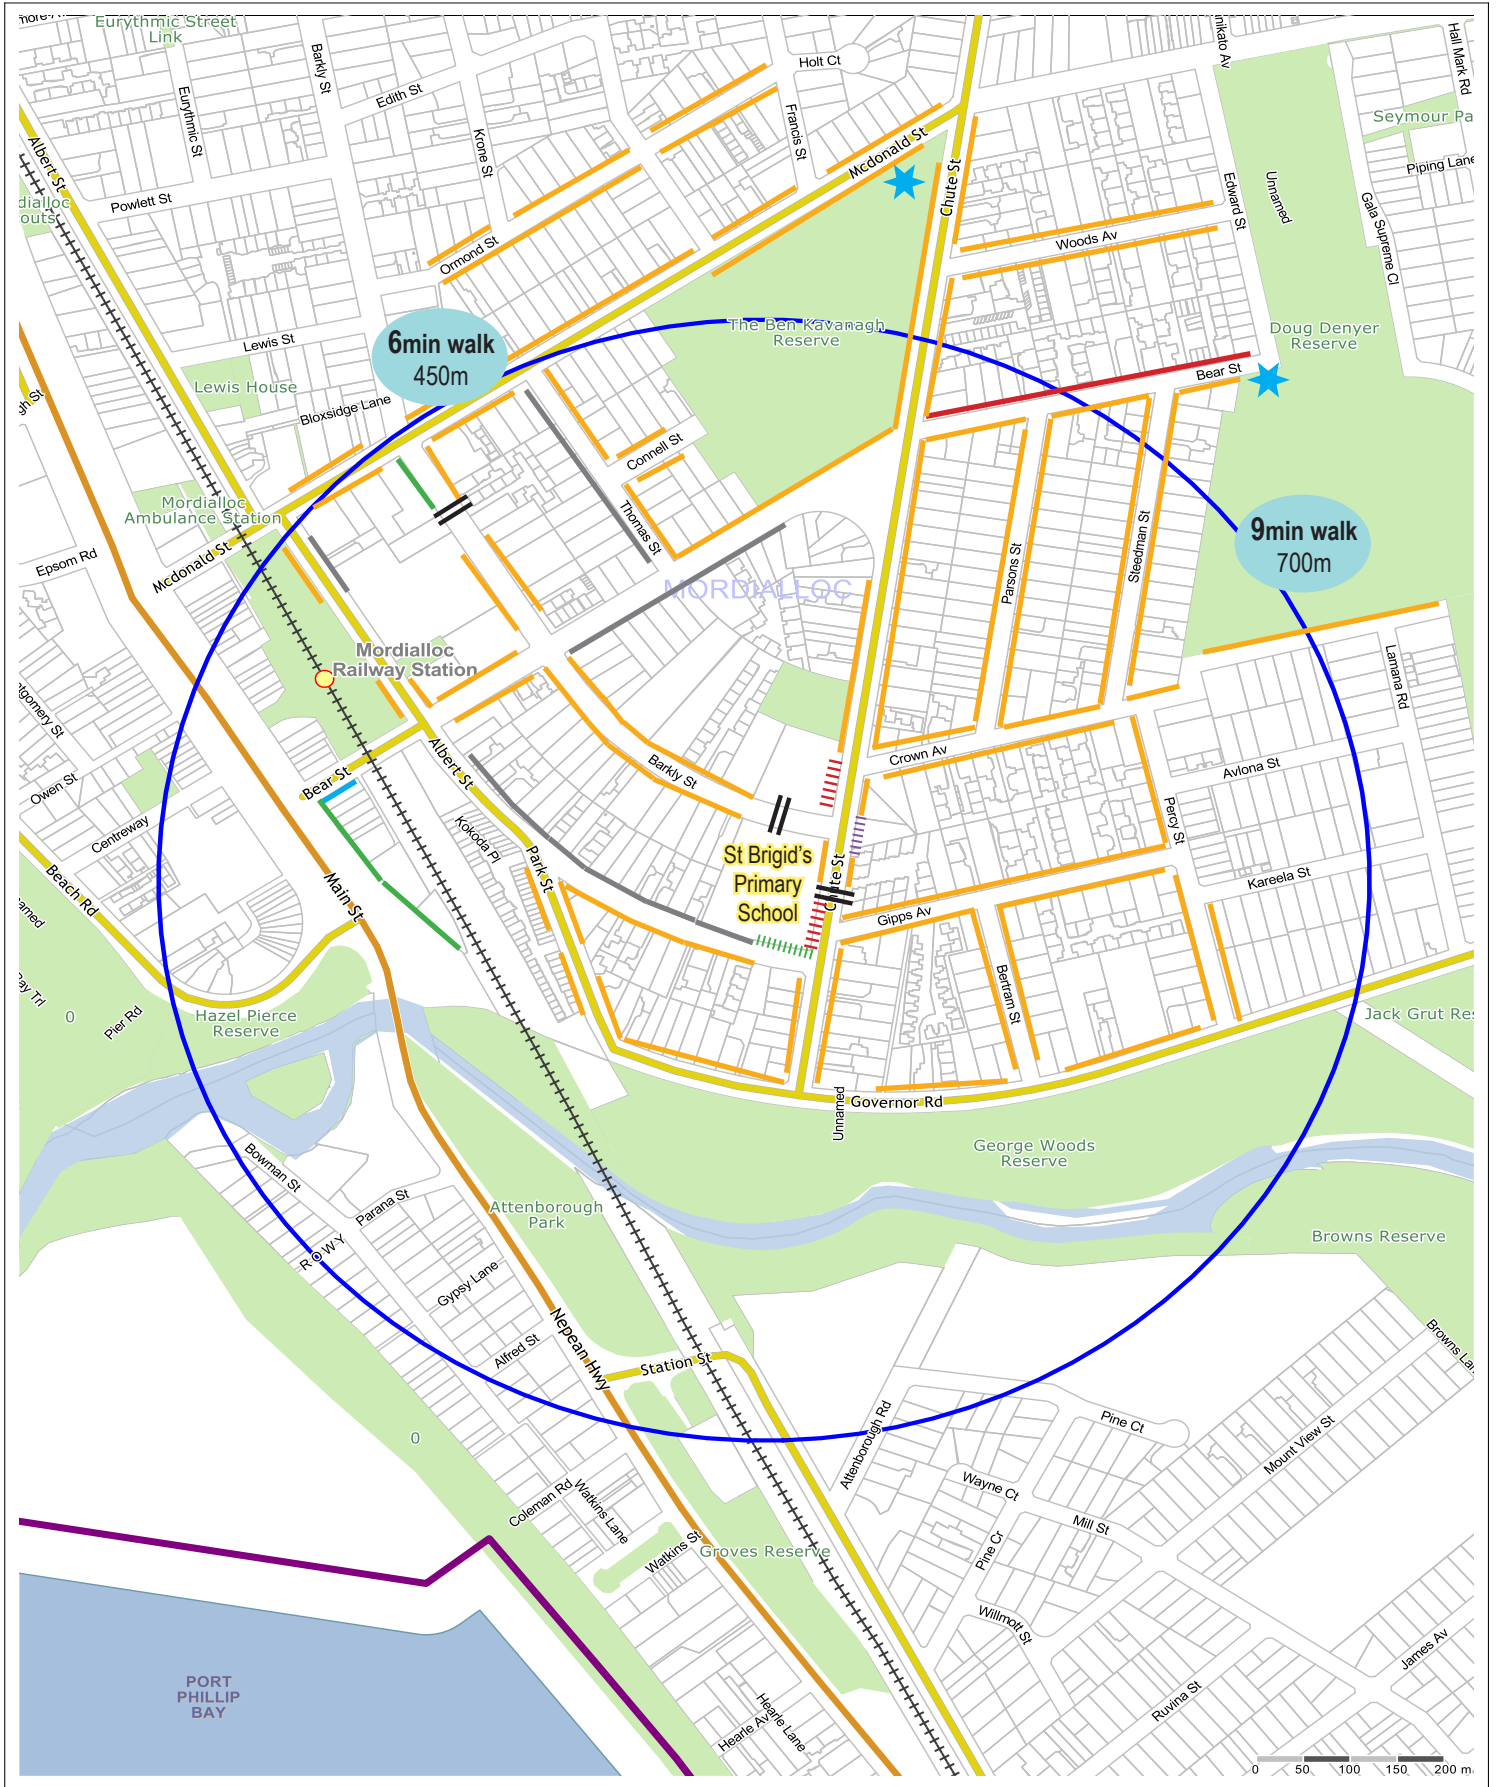

Parking around St Brigid's Primary School

Providing short distance travel options

- | | | | |
|--|-----------------|--|--------|
| | Unrestricted | | 1P |
| | No parking | | 2P |
| | School crossing | | 4P |
| | Kiss & Go zone | | 10 min |
| | Park and Stride | | 15 min |

This is a guide only and restrictions are subject to change.
 Please take note of the parking signs in the area when stopping.
 Take care to avoid parking across driveways.